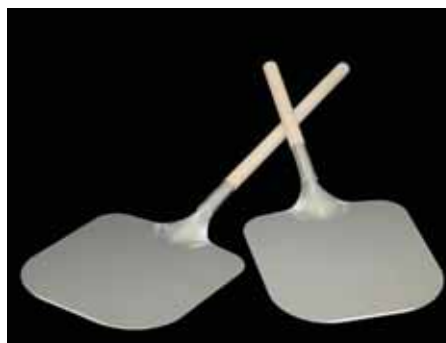

Aluminum Pizza Paddles/Peels

The first low-cost quality rivetless Bakers Peel made of a one piece metal blade—epoxied to an aluminum tube permanently attached to a hardwood handle. No rivets to break or metal to bend as other peels are known to do—this pizza peel is made to LAST.

M-PP-2412	12"x12" Aluminum Blade, 9" Wood Handle, 28" OA	$37.80
M-PP-3612	12"x12" Aluminum Blade, 18" Wood Handle, 36" OA	$42.00